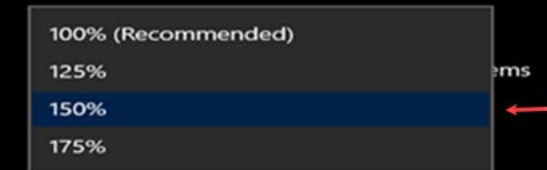

Display

Windows HD Color settings

Display resolution

Display orientation