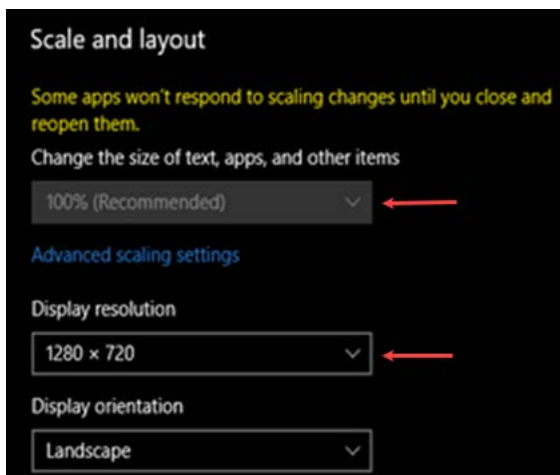

## High Definition Resolution – How to make your display screen look it's best

First, we are not recommending any specific type of equipment or software for you. This is only intended for your understanding of what your display options are under the Microsoft Windows operating system. What configurations you have or construct is strictly your choice. Your screen minimum/maximum width and height is fixed by your monitor manufacturer. Your monitor manufacturer and your scaling and display resolution, in Microsoft Windows, is what you tweak to get the best display possible. All applications are not programmed to display correctly under all display configurations that you construct. Text, buttons and controls may display off screen or overlap other text, button and controls. High Definition Resolution depicts the screen by width and height in pixels. Normally, more pixels in your display makes the image resolution larger, crisper and clearer.

These are some common display resolutions.

Resolution	Width x Height
High Definition (HD)	1280 x 720
Full HD (FHD)	1920 x 1080
Quad HD (QHD)	2560 x 1440
Ultra HD (UHD)	3840 x 2160

We have examples below of Bid Whist for Windows in different display configurations. The first configuration, 100% at 1280 x 720, is okay but modern screens and applications are designed for FHD. Because of the FHD resolution at 1920 x 1080, scaling to 150% is the best choice. Scaling at 100% is small and scaling at 175% causes the text to overlap. Bid Whist for Windows tries to adjust text and graphics according to your configuration. You have to test with different scaling on your selected display resolution to see if it displays well on your commonly used applications. Some combinations will not display correctly on certain applications.

### To Change Scale and Layout along with Display resolution:

Click the Start button, Select the Settings icon, Select System.

or

Right Click on Desktop and Left Click Display Settings.